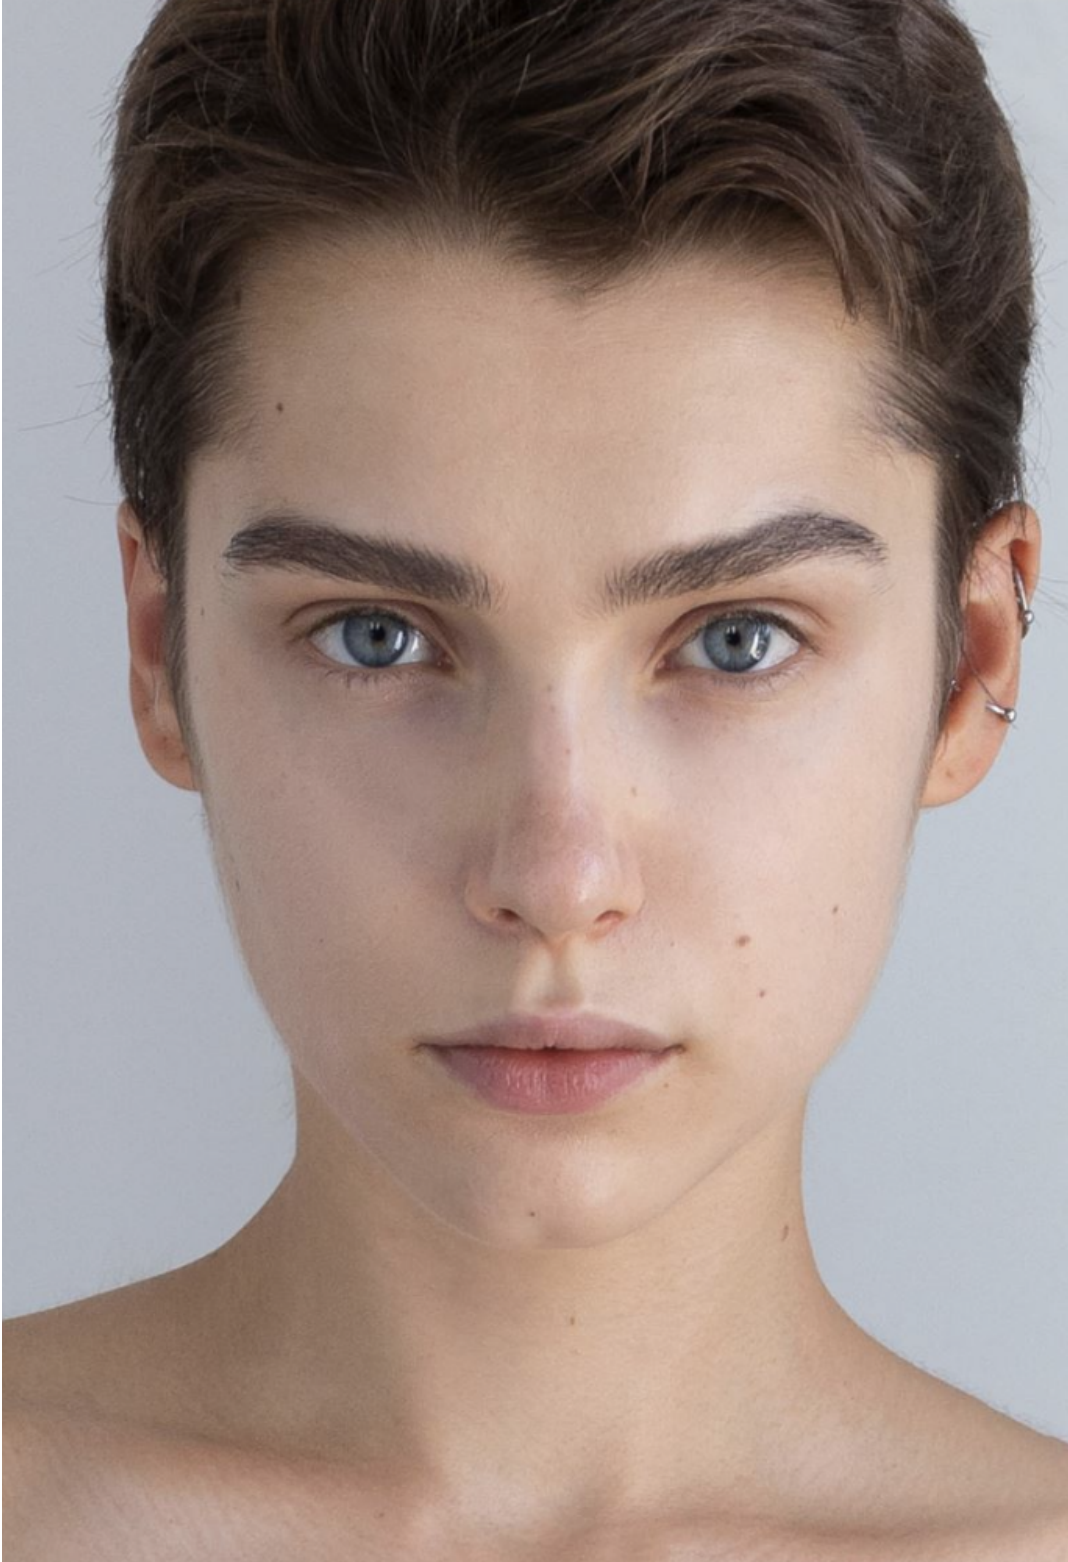

URTE GUM

height 5'9.5 · bust 32.5" · cup A · waist 24" · hips 35.5" · dress 36 EU/6 US/8 UK
shoes size 39 EU/8 US/6 UK · hair brown · eyes blue-grey

URTE GUM

height 5'9.5 · bust 32.5" · cup A · waist 24" · hips 35.5" · dress 36 EU/6 US/8 UK
shoes size 39 EU/8 US/6 UK · hair brown · eyes blue-grey